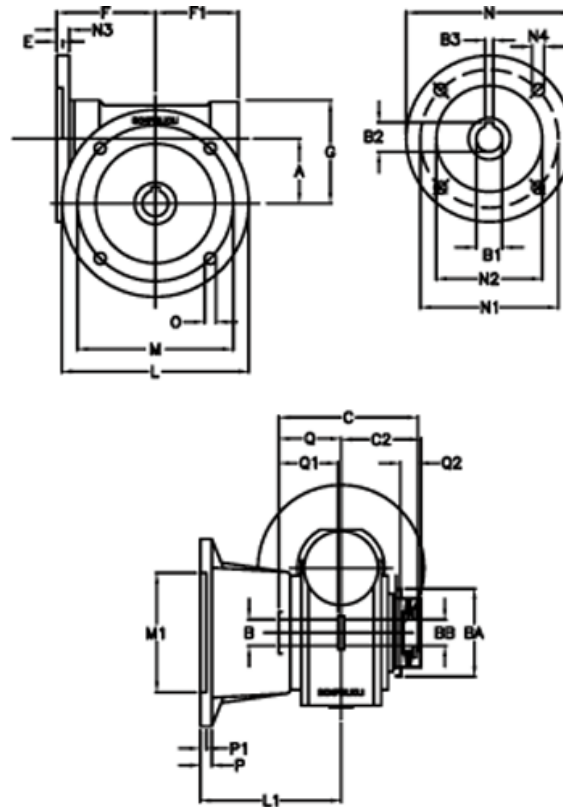

Data Sheet

Article number: 390204902463316

Description: Worm Gear with Torque Limiter
VF 49-L1-FA-24 P80B14

Measures

a = 49.5	C2 = 64	m = 90	P = 12
B = 25	Description = VF 49FA-xx-80B14	M1 = 70	P1 = 10
B1 E7 = 19	E = 3	N = 120	Q = 51.0
B2 = 21.8	F = 70	N1 = 100	Q1 = 41
B3 H9 = 6	F1 = 63	N2 = 80	Q2 = 15
BA = 63	g = 80	N3 = 10.0	
BB H7 = 14	L = 125	N4 = 7.0	
C = 105	L1 = 115	O = 10.5	